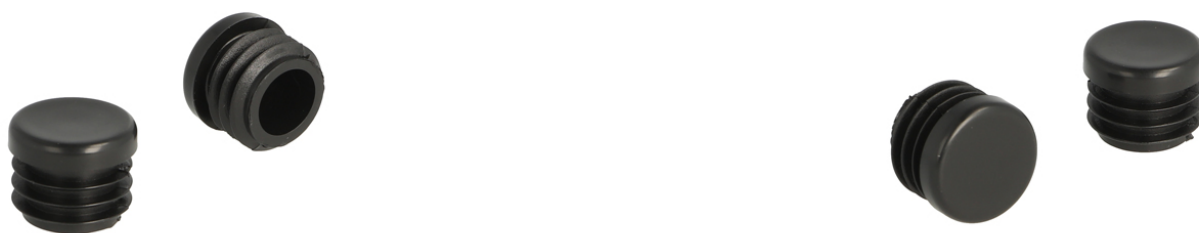

PRODUCT SHEET

Description:

Insert Glide For Round Tubes, Diam 20mm, PE, Black

Item number:

10.02.080-0

Units	Box	Carton	HS Code	Barcode
Pcs.	1	5000	3901908099	 5704866006880