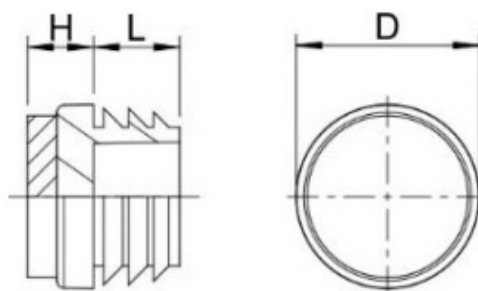

## Description:

Insert Glide For Round Tubes, Diam 20mm, PE, Black

## Item number:

10.02.080-0

Units	Box	Carton	HS Code	Barcode
Pcs.	1	5000	3901908099	 5704866006880

D	H	L
14,0	4,0	9,3
15,0	4,0	9,6
19,0	4,1	11,0
20,0	4,0	12,0
22,0	4,0	11,8
25,0	5,0	11,8
30,0	5,0	14,0
35,0	5,0	14,3
40,0	5,0	11,7
42,0	5,0	11,5
50,0	5,2	16,0